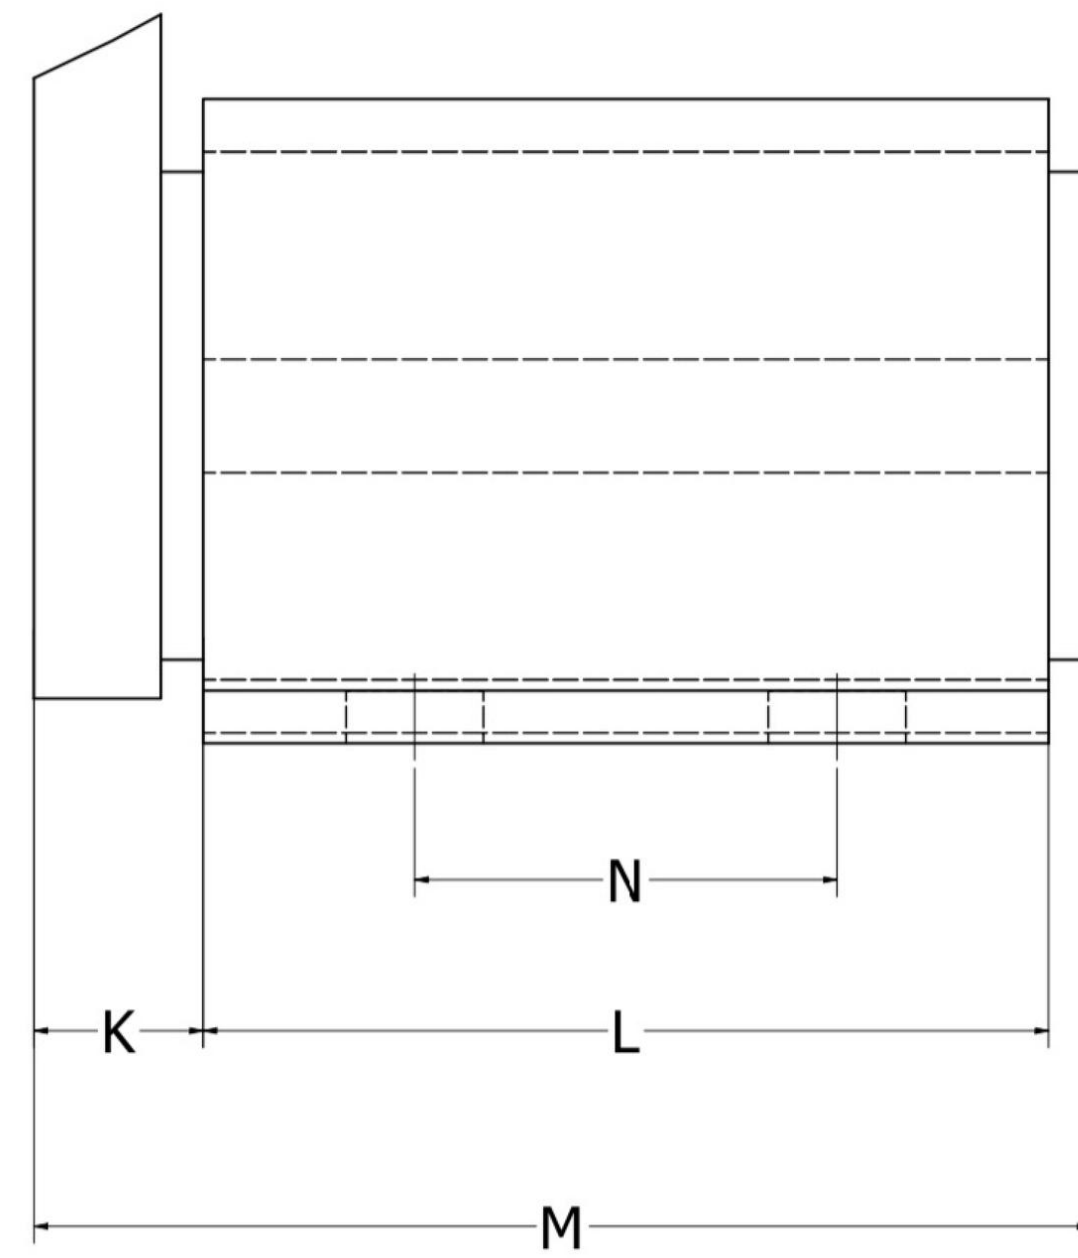

Size 18 to 25

Size 35

Size 45

AS Series / AS Serisi

Type / Tip	Load / Yük (N)	A un-loaded yüksüz	A* max. Load max.yük	B un-loaded yüksüz	B* max.load max.yük	C	D	E	F	H	K	L	M	N	Weight (kg)
AS 18	120-350	212	152	88	109	100	Ø9	60	80	3.5	9	50	59	-	1
AS 25	250-800	237	172	96	118	105	Ø11	80	105	4	11	60	74	-	1.6
AS 35	600-1600	298	218	118	145	125	Ø13	100	125	5	16	80	100	40	3.8
AS 45	1200-3000	368	272	138	169	140	13 x 26	115	150	8	28	100	132	58	12.7