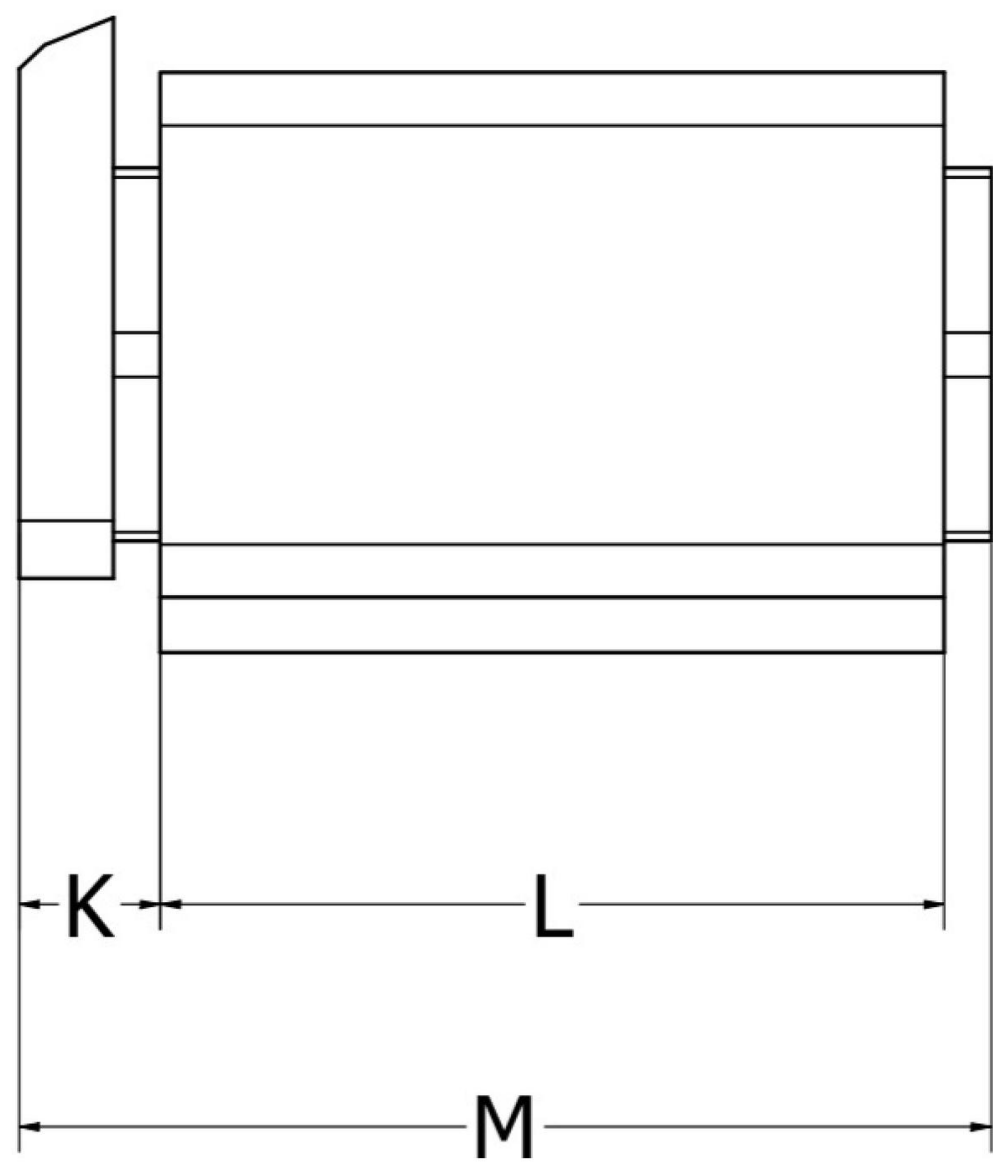

Size 18 to 25

Size 35

Size 45

AS Series / AS Serisi

Type / Tip	Load / Yük (N)	A un-loaded yüksüz	A* max. Load max.yük	B un-loaded yüksüz	B* max.load max.yük	C	D	E	F	H	K	L	M	N	Weight (kg)
AS 18	120-350	212	152	88	109	100	Ø9	60	80	3.5	9	50	59	-	1
AS 25	250-800	237	172	96	118	105	Ø11	80	105	4	11	60	74	-	1.6
AS 35	600-1600	298	218	118	145	125	Ø13	100	125	5	16	80	100	40	3.8
AS 45	1200-3000	368	272	138	169	140	13 x 26	115	150	8	28	100	132	58	12.7