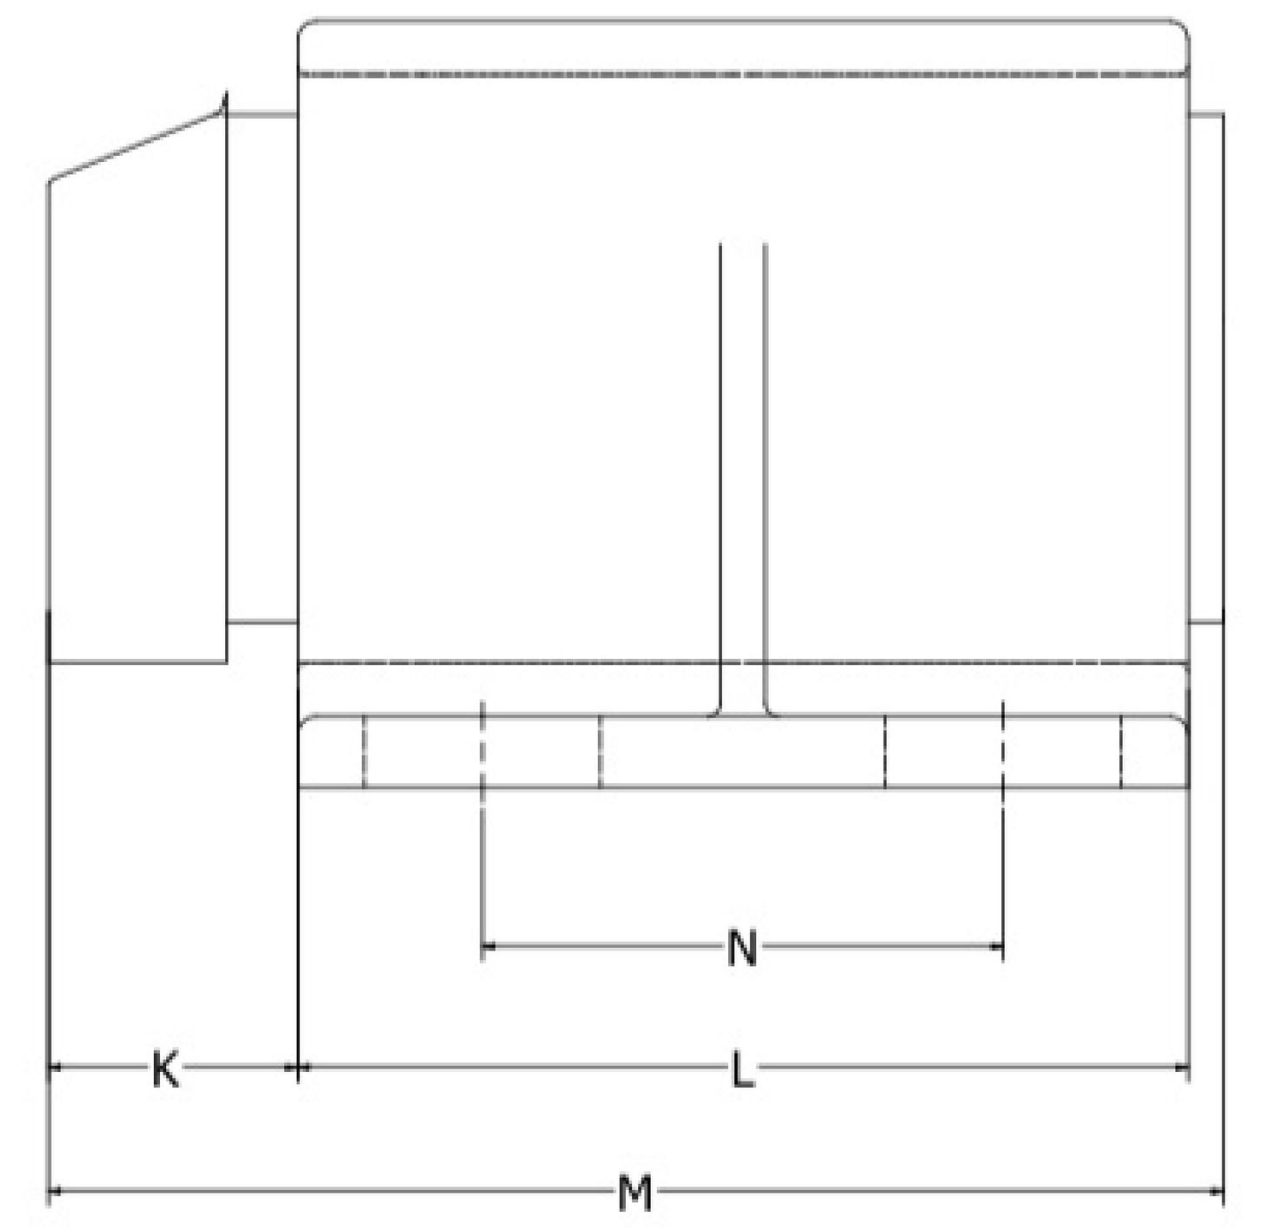

Size 18 to 25

Size 35

Size 45

AS Series / AS Serisi

Type / Tip	Load / Yük (N)	A un-loaded yüksüz	A* max. Load max.yük	B un-loaded yüksüz	B* max.load max.yük	C	D	E	F	H	K	L	M	N	Weight (kg)
AS 18	120-350	212	152	88	109	100	Ø9	60	80	3.5	9	50	59	-	1
AS 25	250-800	237	172	96	118	105	Ø11	80	105	4	11	60	74	-	1.6
AS 35	600-1600	298	218	118	145	125	Ø13	100	125	5	16	80	100	40	3.8
AS 45	1200-3000	368	272	138	169	140	13 x 26	115	150	8	28	100	132	58	12.7